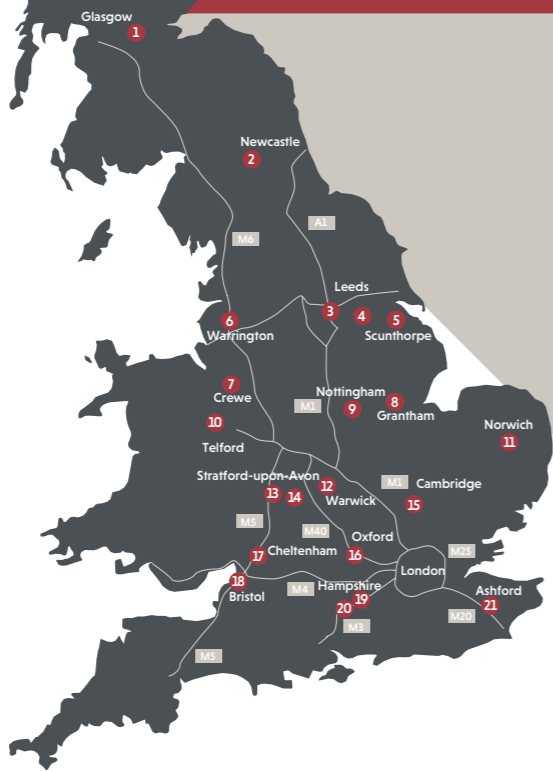

1. DoubleTree by Hilton
  Glasgow Westerwood, Glasgow
2. Slaley Hall, Northumberland
3. The Queens, Leeds
4. Oulton Hall, Leeds
5. DoubleTree by Hilton Forest Pines, Lincolnshire
6. The Park Royal, Warrington
7. Crewe Hall, Cheshire
8. Belton Woods, Grantham
9. Delta by Marriott Nottingham Belfry, Nottingham
10. Telford Hotel, Telford
11. Dunston Hall, Norwich
12. Chesford Grange, Kenilworth
13. Stratford Manor, Stratford-upon-Avon
14. DoubleTree by Hilton Stratford-upon-Avon,
  Stratford-upon-Avon
15. Cambridge Belfry, Cambridge
16. DoubleTree by Hilton Oxford Belfry, Oxford
17. Delta by Marriott Cheltenham Chase, Gloucester
18. Mercure Bristol Holland House, Bristol
19. Hampshire Court, Basingstoke
20. Norton Park, Nr Winchester
21. Ashford International, Ashford

BOOKING YOUR NEXT GROUP?
Email us at leisuresales@theqhotelscollection.co.uk

For more information visit:
theqhotelscollection.co.uk